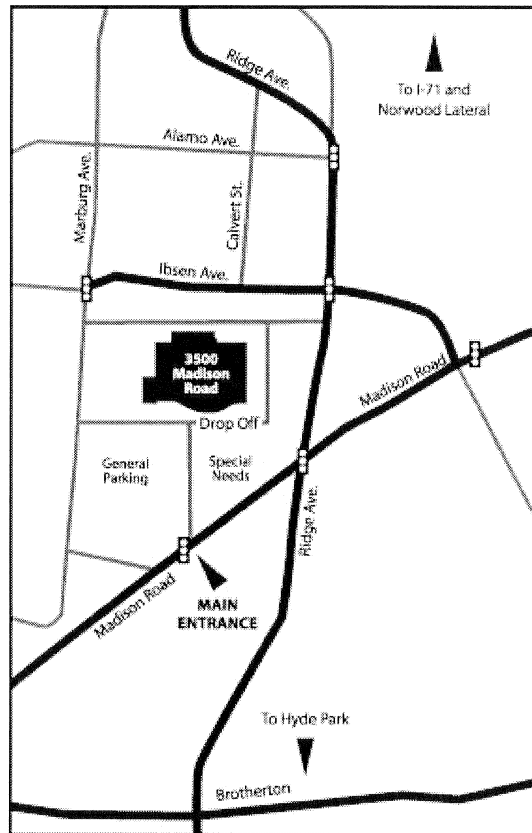

**Crossroads Community Church**

3500 Madison Road  
 Cincinnati, OH 45209  
 (513) 731-7400  
 (513) 731-3978 (fax)

**Driving Directions:**

**From Hyde Park**

Go North on Ridge Ave. Turn Left on Madison Rd. Then Right into main entrance.

**From I-71 North or Norwood Lateral (562)**

Take the Ridge South Turn Right at exit to Ridge Ave. Turn Right on Madison Rd. Then Right into main entrance.

**From I-71 South**

Take Ridge Ave exit. Turn left at exit onto Highland Ave. Turn Left at traffic light onto Ridge Ave. Continue on Ridge up the hill. Turn Right on Madison Rd. Then Right into main entrance.

**BACK TO Locations**

Crossroads Community Church - 3500 Madison Rd - Cincinnati, OH 45209