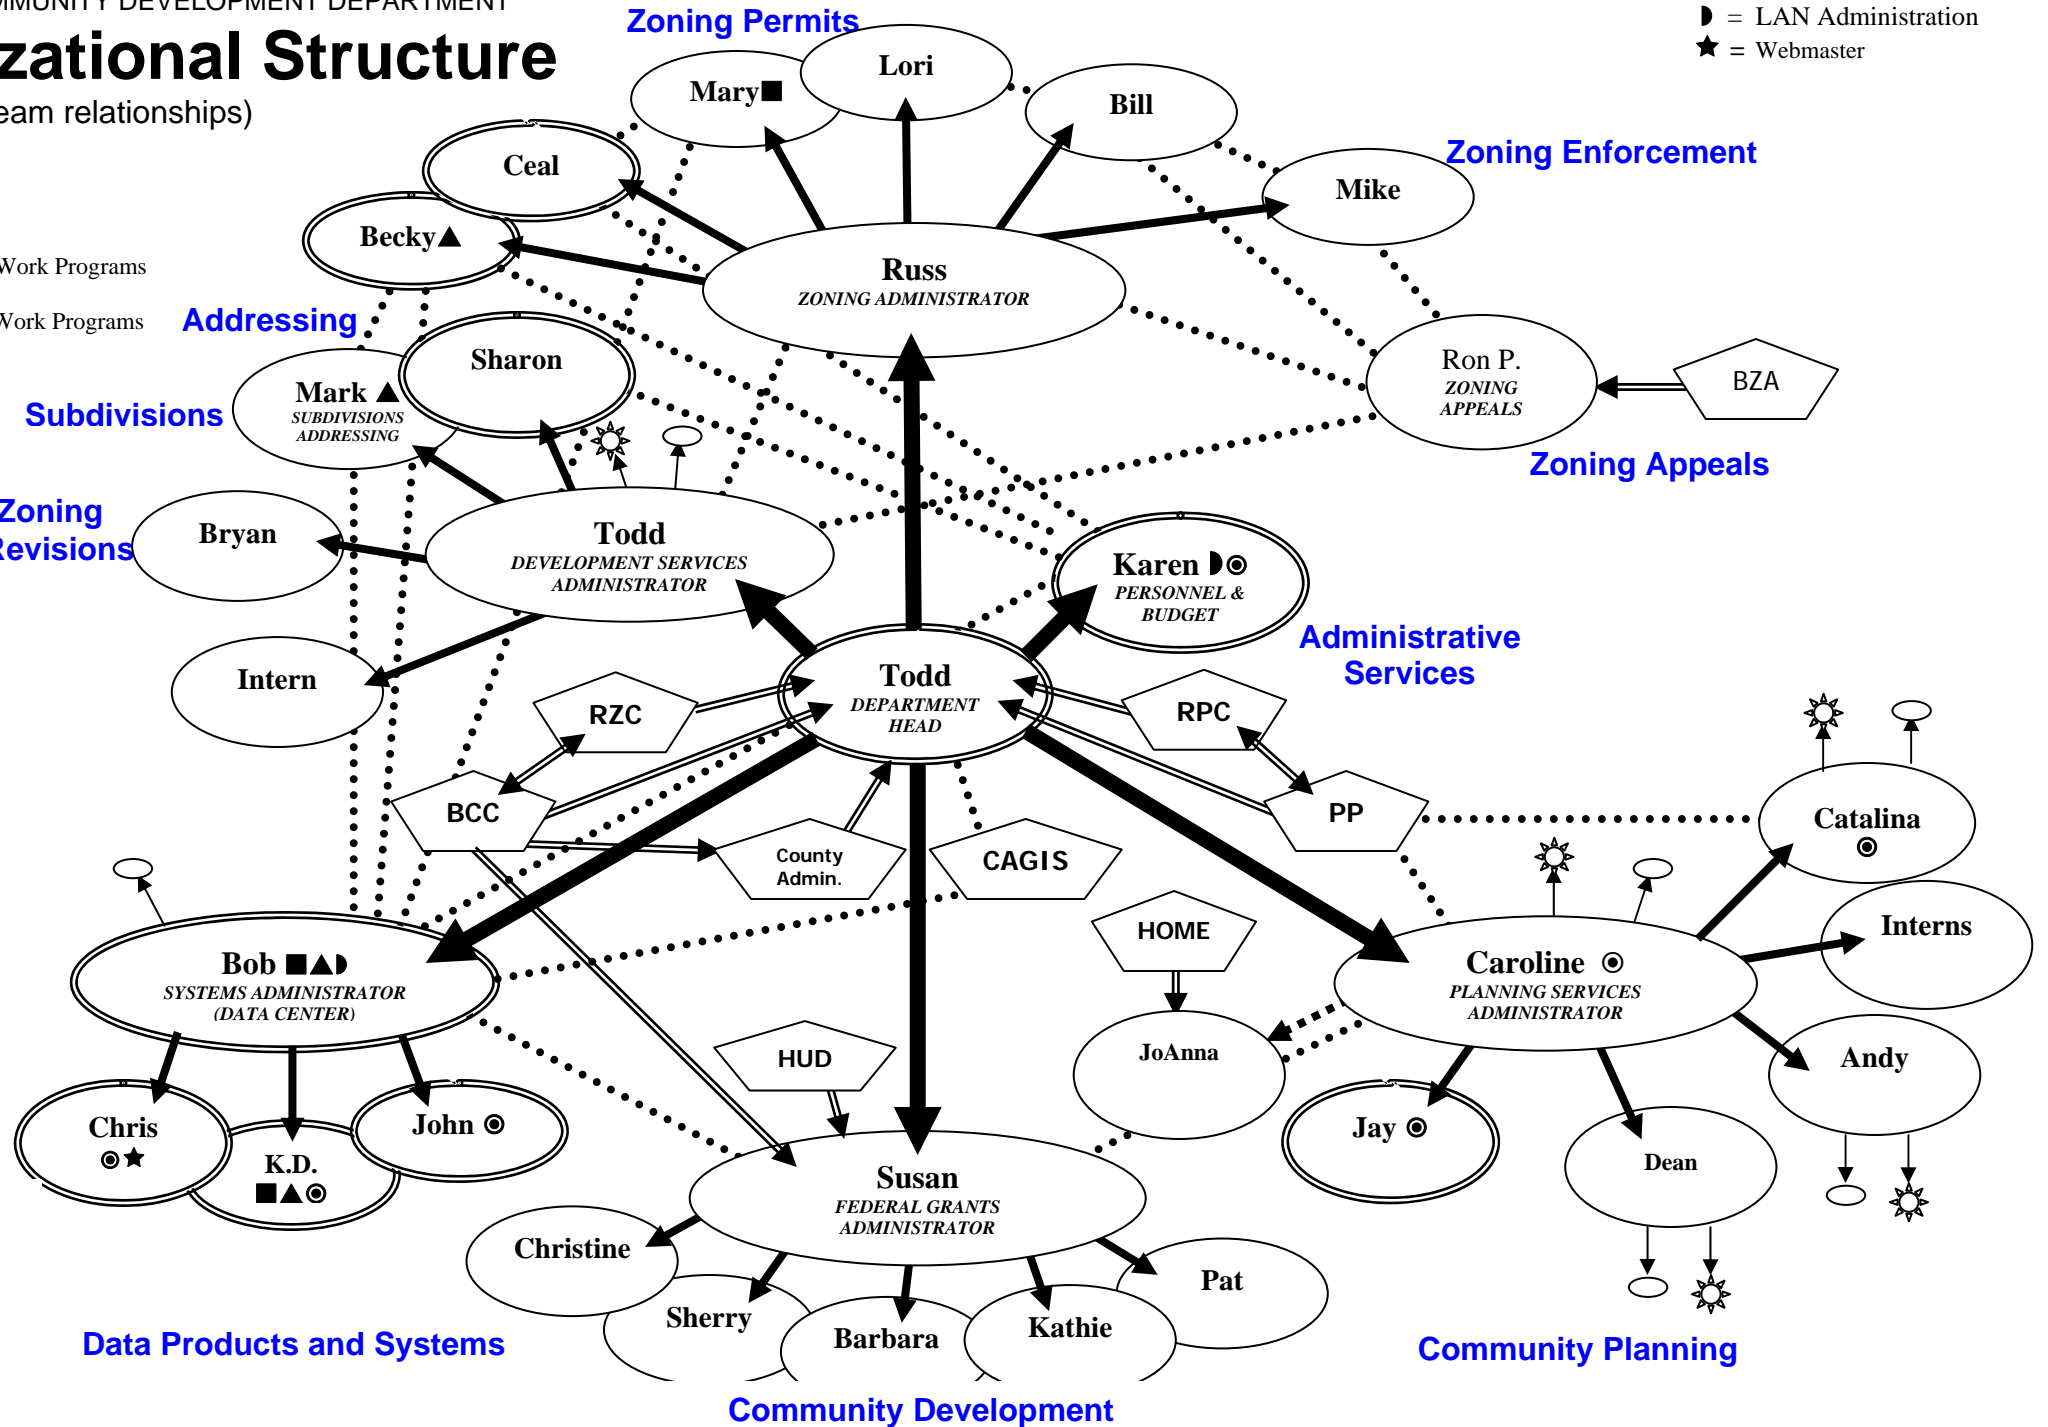

Staff Organizational Structure

(showing cross-functional team relationships)

Revised 11-1-07

◀ = LAN Administration
 ★ = Webmaster

- ☀ ← Coordinator of Committee Work Programs
- ← Coordinator of Consultant Work Programs
- ← Supervisory Relationship
- ← Management Team
- ⋯ Team Relationships

- = Team Relationships / Support to CAGIS
- ▲ = Team Relationships / Support to Addressing
- ◎ = Team Relationships / Support to Planning Partnership

- BCC = Board of County Commissioners
- RZC = Rural Zoning Commission
- RPC = Regional Planning Commission
- PP = Planning Partnership
- BZA = Board of Zoning Appeals
- CAGIS = Cincinnati Area Geographic Information System

Zoning Permits

Zoning Enforcement

Zoning Appeals

Administrative Services

Community Planning

Community Development

Zoning Revisions

Subdivisions

Addressing

Data Products and Systems