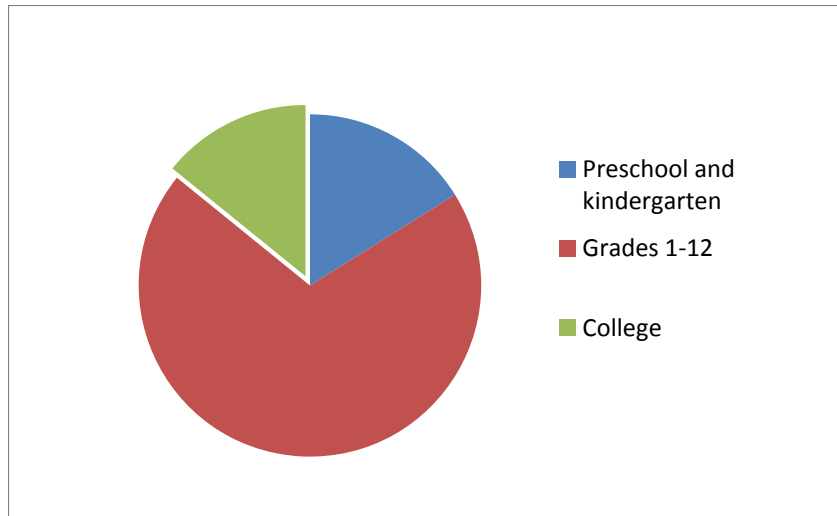

School Population	Number
Preschool and kindergarten	1,862
Grades 1-12	8,071
College	1,647
Total	11,580