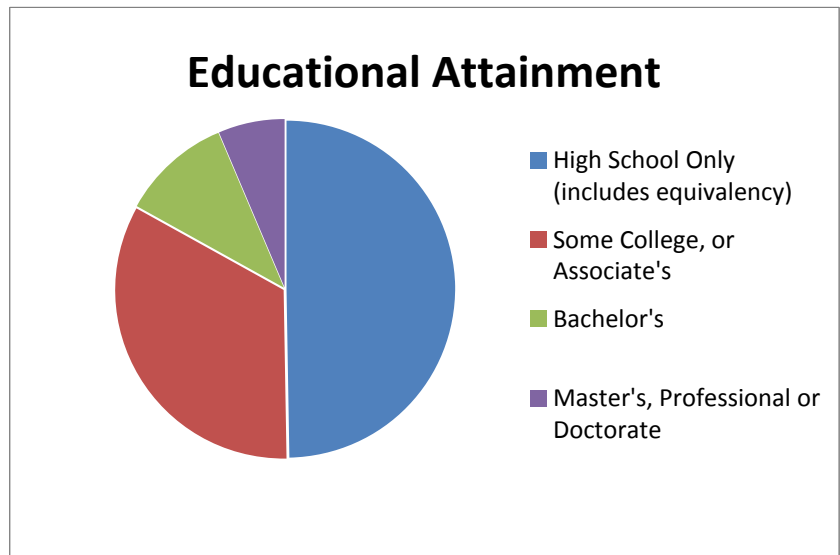

MIDDLETOWN DEMOGRAPHICS

Age Groups	Average Income In $
Householder under 25	26,402
Householder 25- 34	37,803
Householder 35- 44	42,186
Householder 45- 54	50,427
Householder 55- 64	39,653
Householder 65- 74	31,150
Householder 75 and older	21,043

Educational Attainment	
Population 25 and over	34115
High School Only (includes equivalency)	13,022
Some college, or Associate's	8,751
Bachelor's	2,790
Master's, Professional or Doctorate	1,670