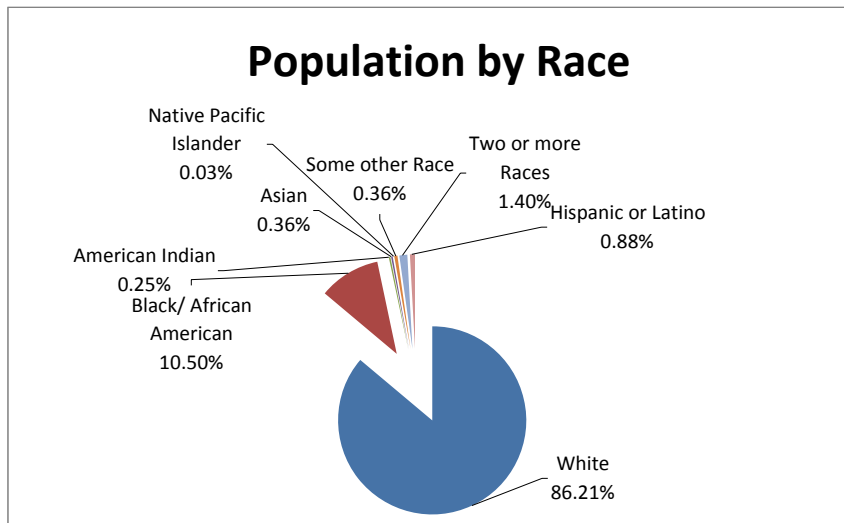

Gender	Population
Male	24,647
Female	26,958
Total	51,605

MIDDLETOWN DEMOGRAPHICS

Age	Middletown
15 or younger	10,821
16-24	6,865
25-44	15,094
45-64	11,123
65+	7,702

Race and Ethnicity	Middletown
White	44,886
Black/African American	5,467
American Indian	128
Asian	190
Native Pacific Islander	18
Some other Race	185
Two or more Races	731
Hispanic or Latino	460