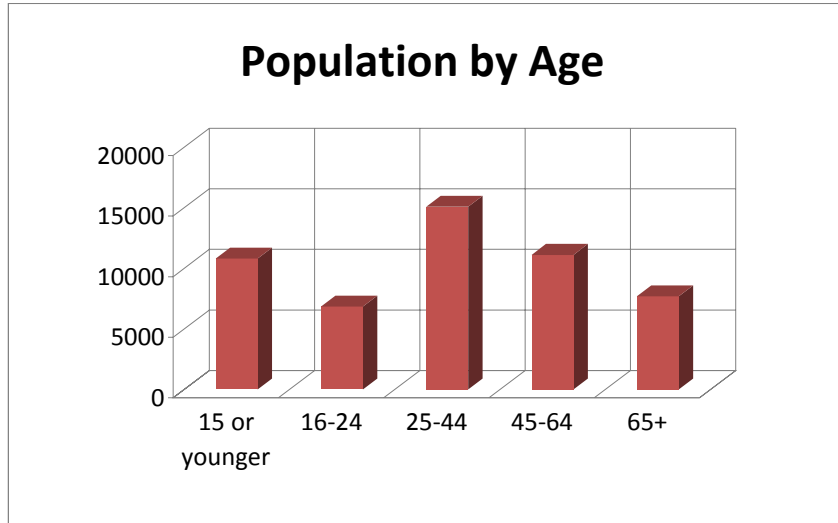

MIDDLETOWN DEMOGRAPHICS

Age Groups	Average Income In \$
Householder under 25	26,402
Householder 25- 34	37,803
Householder 35- 44	42,186
Householder 45- 54	50,427
Householder 55- 64	39,653
Householder 65- 74	31,150
Householder 75 and older	21,043

MIDDLETOWN DEMOGRAPHICS

Commuting Time to Work	Middletown
Average travel time to work (minutes)	20
Public transportation	26
Automobile & Other Transportation	20

School Population	Number
Preschool and kindergarten	1,862
Grades 1-12	8,071
College	1,647
Total	11,580

Gender	Population
Male	24,647
Female	26,958
Total	51,605

MIDDLETOWN DEMOGRAPHICS

Age	Middletown
15 or younger	10,821
16-24	6,865
25-44	15,094
45-64	11,123
65+	7,702

Race and Ethnicity	Middletown
White	44,886
Black/African American	5,467
American Indian	128
Asian	190
Native Pacific Islander	18
Some other Race	185
Two or more Races	731
Hispanic or Latino	460