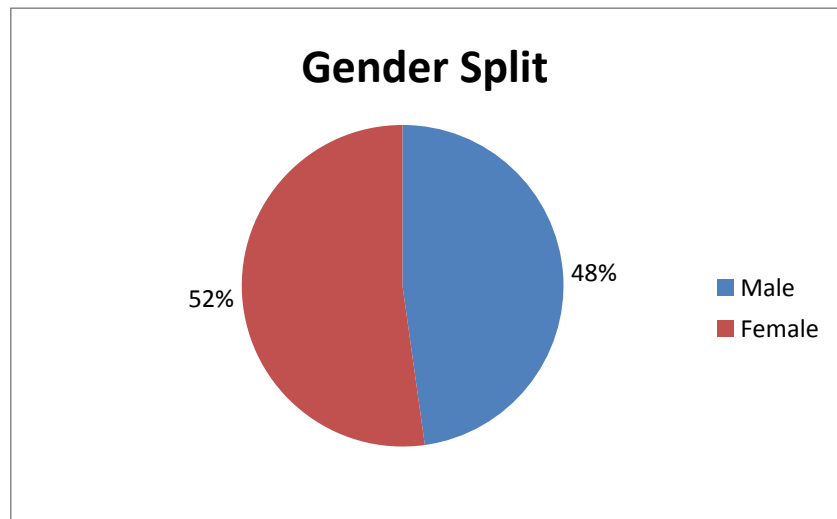

Gender	Population
Male	24,647
Female	26,958
Total	51,605

MIDDLETOWN DEMOGRAPHICS

Age	Middletown
15 or younger	10,821
16-24	6,865
25-44	15,094
45-64	11,123
65+	7,702

Race and Ethnicity	Middletown
White	44,886
Black/African American	5,467
American Indian	128
Asian	190
Native Pacific Islander	18
Some other Race	185
Two or more Races	731
Hispanic or Latino	460