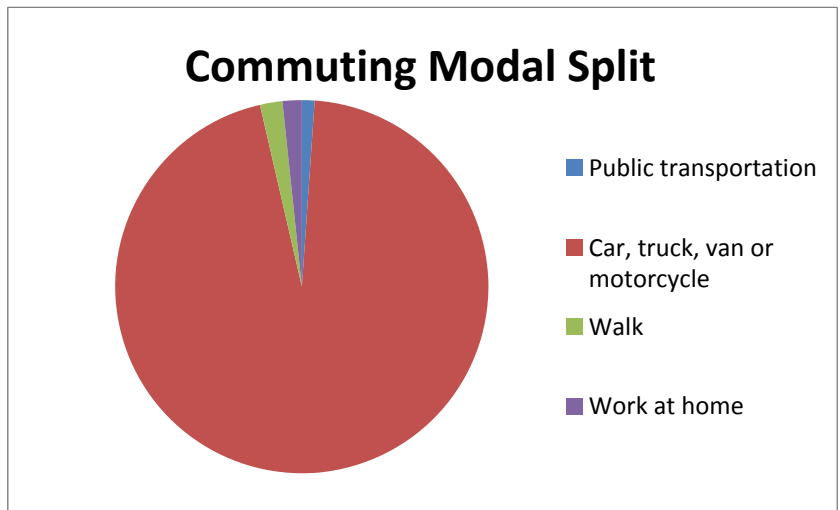

Transportation	Number of people
Public transportation	253
Car, truck, van or motorcycle	21,812
Walk	408
Work at home	392